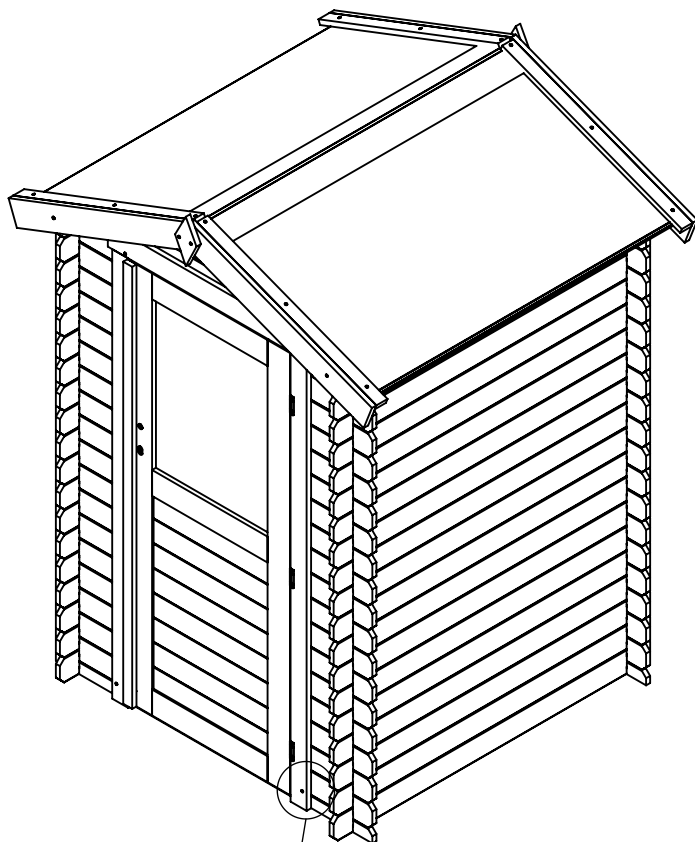

(B)

V17 (x3) / V11

(C)

M15 (x1)

No.	Dimension	Qty
M15	1790x760x30	1
V03	∅ 4x40mm	2
V11	hinges	3
V17	∅ 3,5x35mm	18
V18	∅ 3,5x16mm	6

13D-G/16

13h/16

h