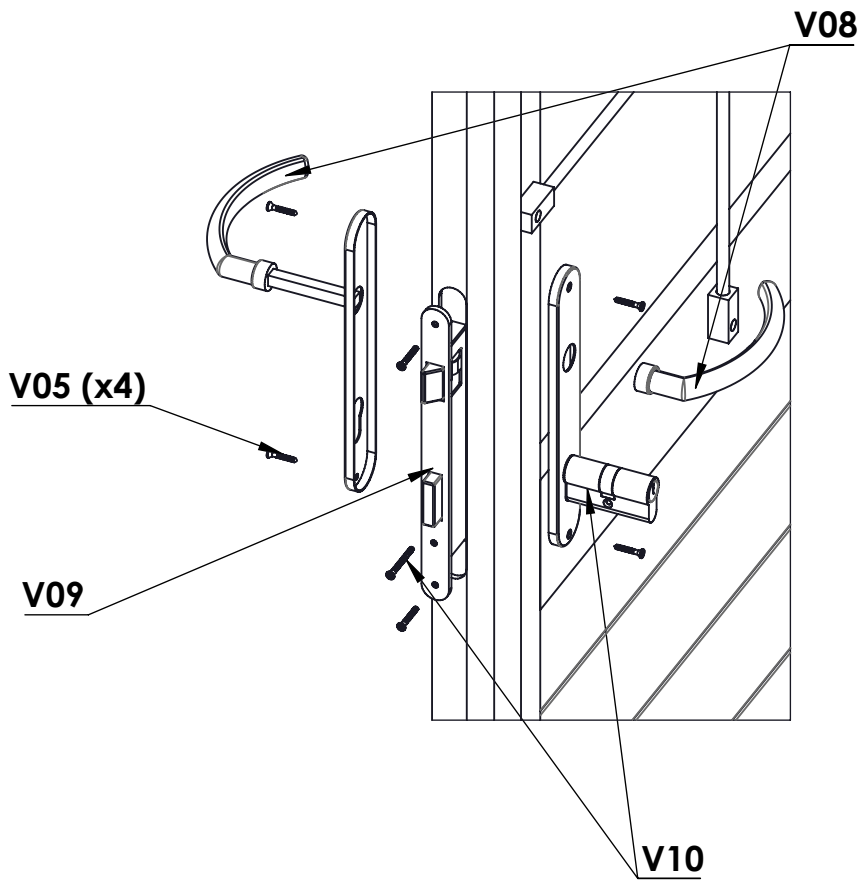

No.	Dimension	Qty
M23	3500x1000	1
V07	Ø 1,8x18mm	39

9/16

No.	Dimension	Qty
M18	900x52x21	4
V03	∅ 4x40mm	12

No.	Dimension	Qty
M20	1470x35x21	2
V03	∅ 4x40mm	8

No.	Dimension	Qty
M17	910x109x21	4
V03	∅ 4x40mm	8

12/16

V03 (x2)

V03 (x2)

M22 (x2)

No.	Dimension	Qty
M22	200x100x21	2
V03	Ø 4x40mm	4

13A-C/16

(A)

M15 (x1)

(B)

V17 (x3) / V11

(C)

M15 (x1)

No.	Dimension	Qty
M15	1790x760x30	1
V03	∅ 4x40mm	2
V11	hinges	3
V17	∅ 3,5x35mm	18
V18	∅ 3,5x16mm	6

13D-G/16

13h/16

h

V03

x2

No.	Dimension	Qty
V16	Ø3,9x35mm black	6
V13	Support muntin	6
V14a	Muntin 757mm	1
V14b	Muntin 588mm	2

No.	Dimension	Qty
V05	Ø 3x20mm	4
V08	door handle	1
V09	mortise lock + cover + Ø 3,5x10mm	1
V10	cylinder lock + bolt+keys	1