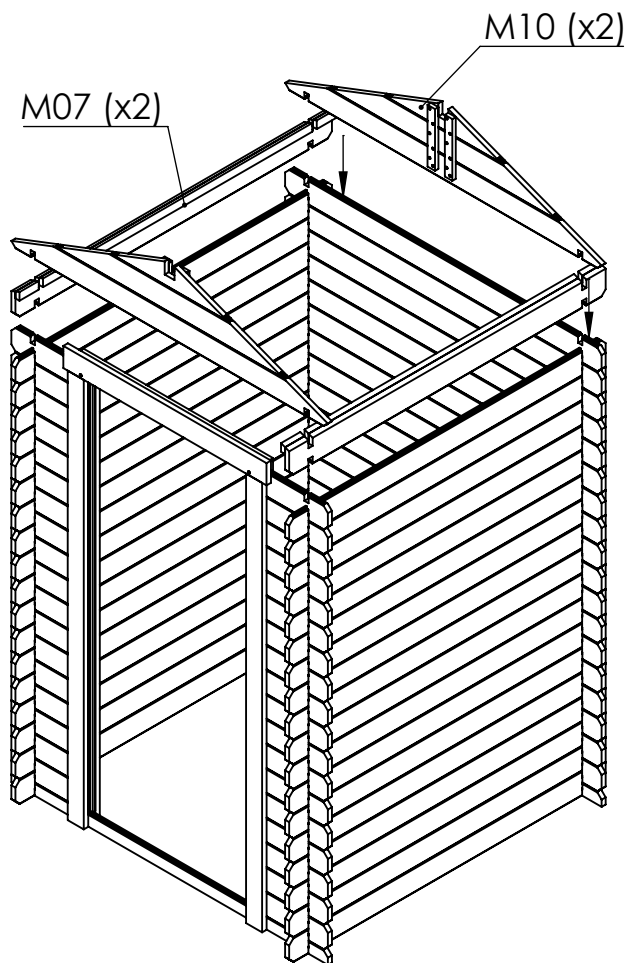

No.	Dimension	Qty
M10	1480x296x35	2
M07	1480x120x38	2