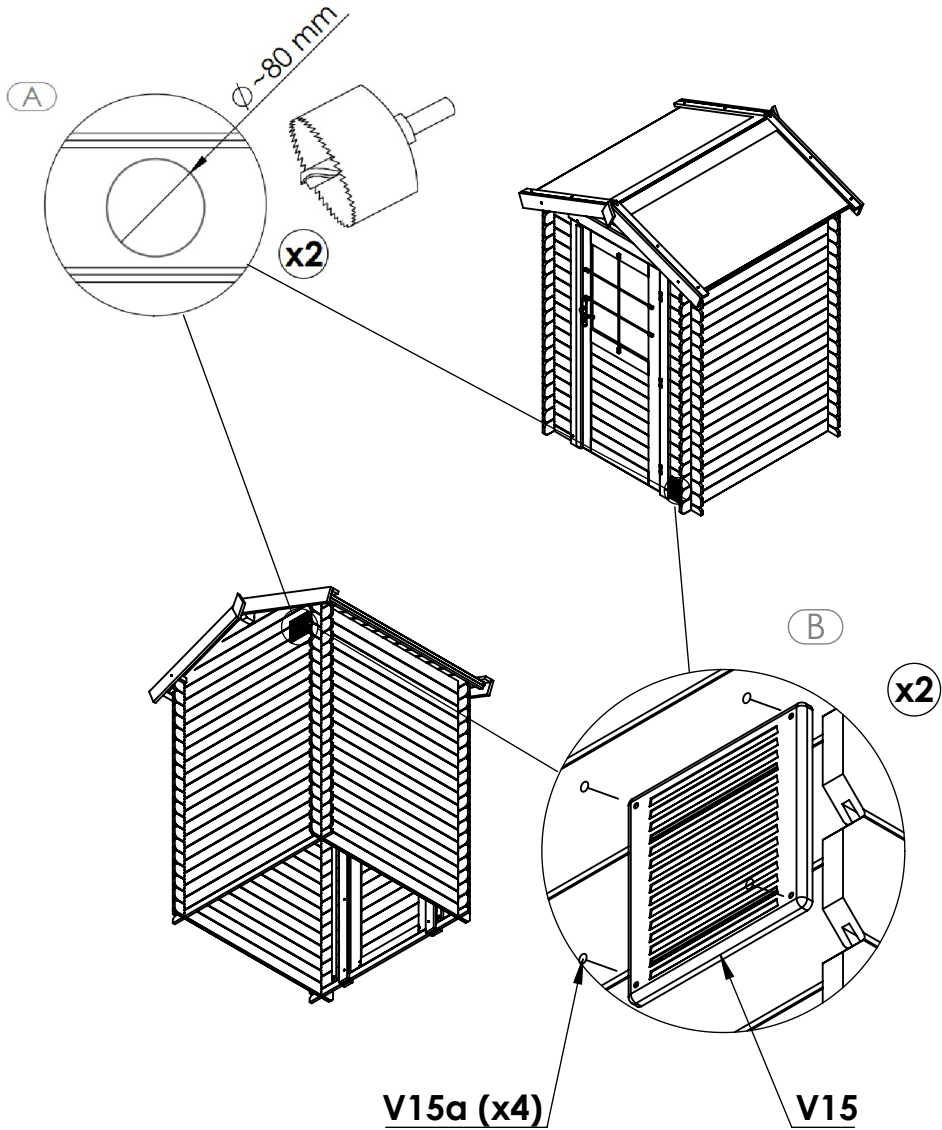

V03

x2

No.	Dimension	Qty
V16	Ø3,9x35mm black	6
V13	Support muntin	6
V14a	Muntin 757mm	1
V14b	Muntin 588mm	2

No.	Dimension	Qty
V05	Ø 3x20mm	4
V08	door handle	1
V09	mortise lock + cover + Ø 3,5x10mm	1
V10	cylinder lock + bolt+keys	1