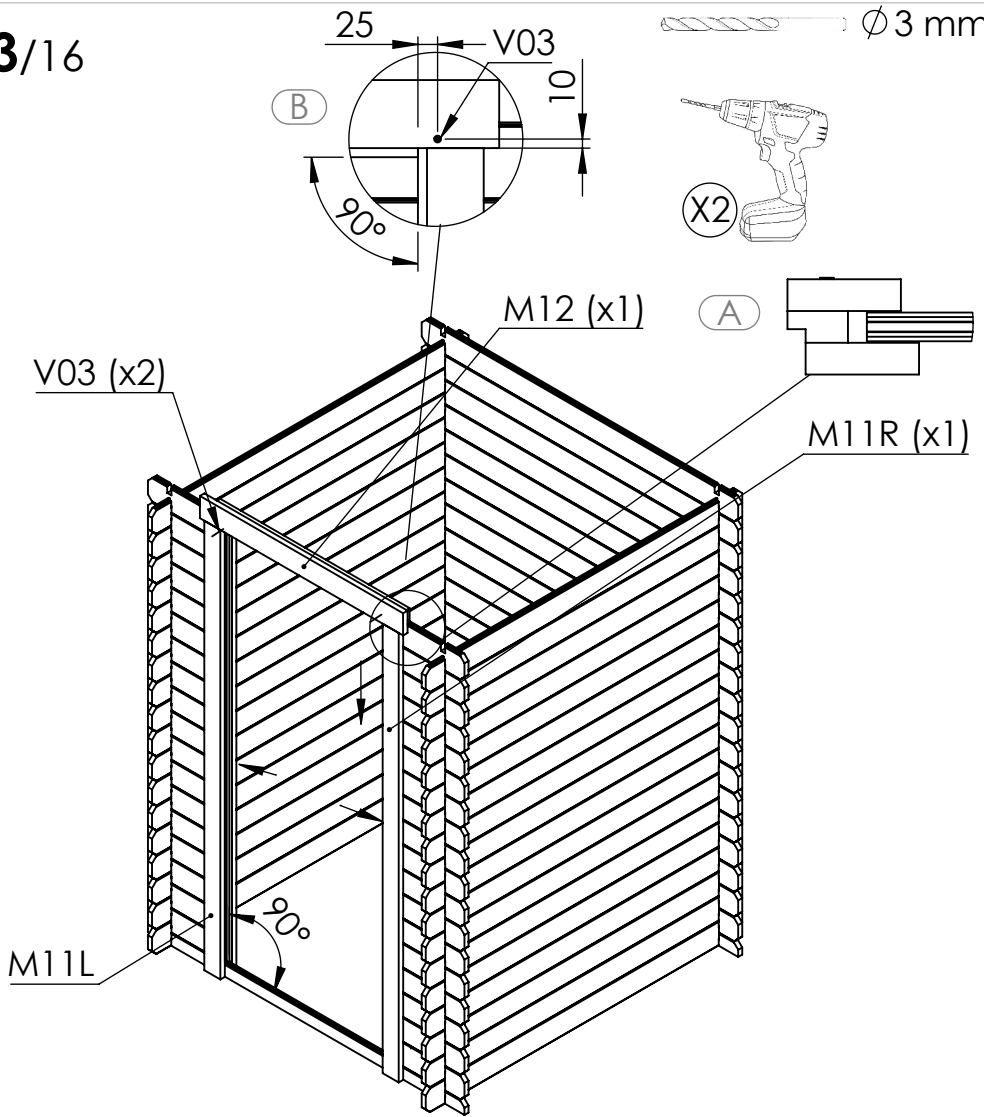

x2

M23
S05140

x1

L=1,0 m x 3,5 m

dalle béton
concrete floor

No.	Dimension	Qty
M01	1480x50x19	2
M06	1480x100x19	2

2/16

No.	Dimension	Qty
M03	320x100x19	36
M06	1480x100x19	52

3/16

Ø 3 mm

No.	Dimension	Qty
M11L	1840x87x63	1
M11R	1840x87x63	1
M12	950x102x62	1
V03	Ø 4x40mm	2

No.	Dimension	Qty
M10	1480x296x35	2
M07	1480x120x38	2

5A-C/16

(B)

DEVANT
FRONT

No.	Dimension	Qty
M19	1950x40x21	4
V01	∅ 6x50mm	4
V03	∅ 4x40mm	4

5D-G/16

F

G

6/16

No.	Dimension	Qty
M09	1480x95x45	1

7/16

No.	Dimension	Qty
M16	840x100x19	28
M16a	840x50x19	2
V06	Ø 1.8x40mm	60

8/16