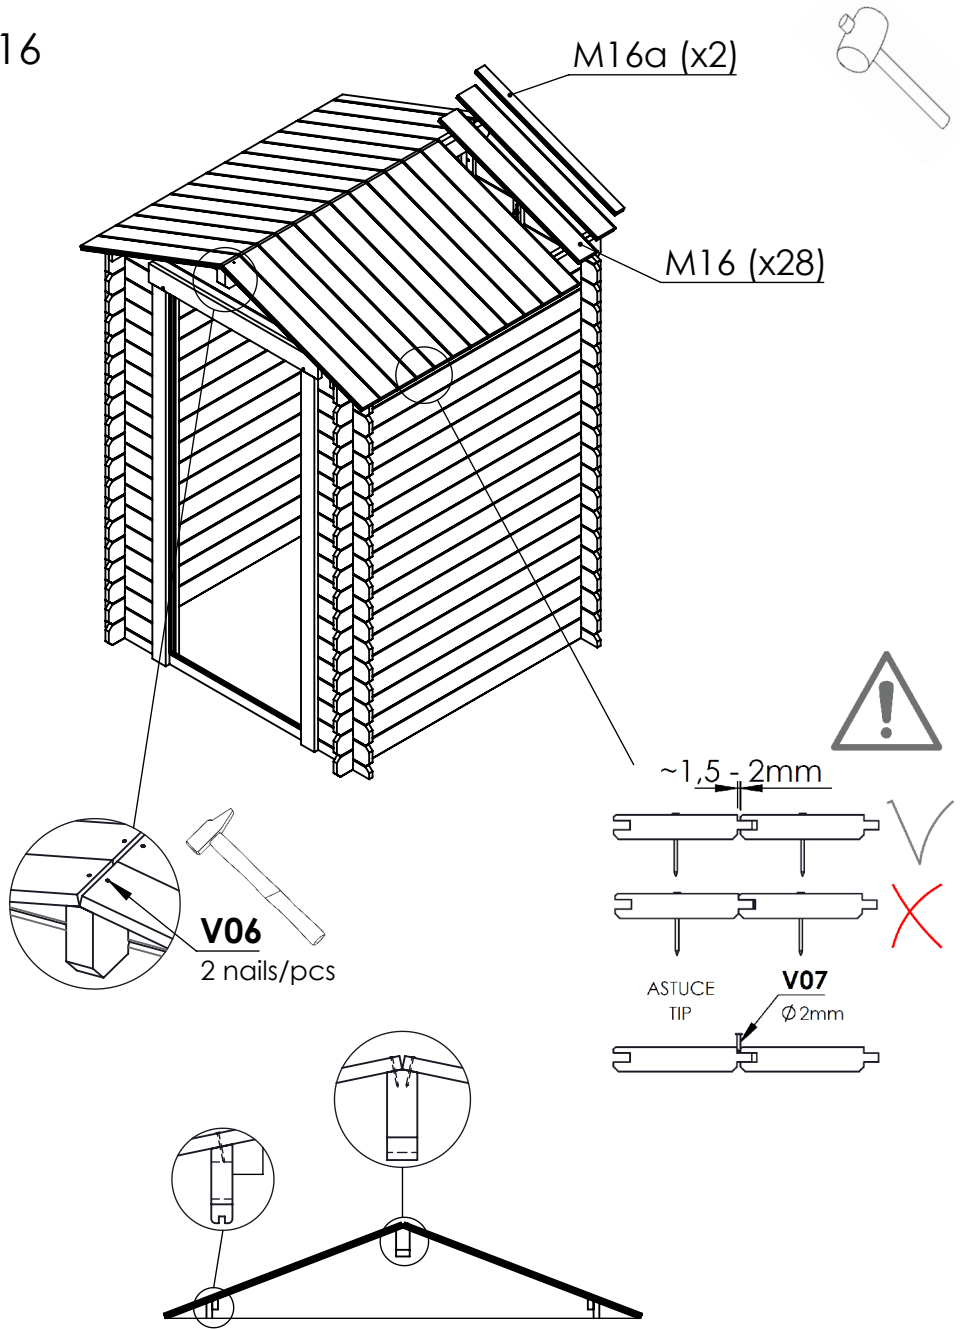

5D-G/16

F

G

6/16

No.	Dimension	Qty
M09	1480x95x45	1

7/16

No.	Dimension	Qty
M16	840x100x19	28
M16a	840x50x19	2
V06	Ø 1.8x40mm	60

8/16

M23 => 2 x 1,48 m

(A)

M23

~50mm

M23

(B)

V07

13 nails (x3)

No.	Dimension	Qty
M23	3500x1000	1
V07	Ø 1,8x18mm	39

9/16

No.	Dimension	Qty
M18	900x52x21	4
V03	∅ 4x40mm	12

No.	Dimension	Qty
M20	1470x35x21	2
V03	∅ 4x40mm	8

No.	Dimension	Qty
M17	910x109x21	4
V03	∅ 4x40mm	8