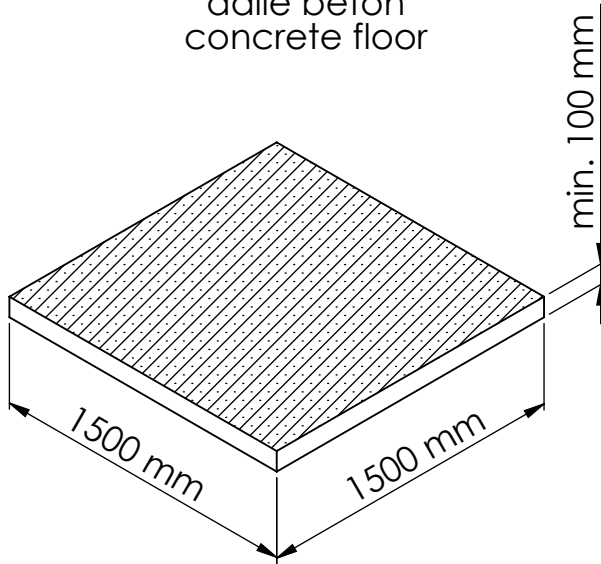

x2

M23
S05140

x1

L=1,0 m x 3,5 m

dalle béton
concrete floor

No.	Dimension	Qty
M01	1480x50x19	2
M06	1480x100x19	2

2/16

No.	Dimension	Qty
M03	320x100x19	36
M06	1480x100x19	52