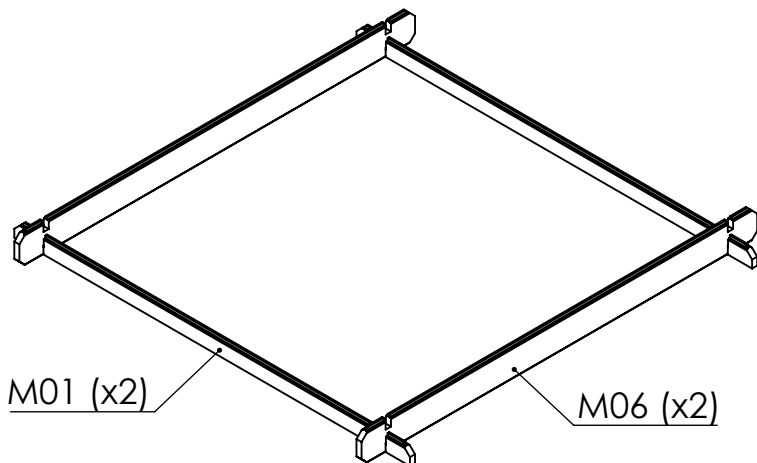

x2

M23
S05140

x1

L=1,0 m x 3,5 m

dalle béton
concrete floor

No.	Dimension	Qty
M01	1480x50x19	2
M06	1480x100x19	2

2/16

No.	Dimension	Qty
M03	320x100x19	36
M06	1480x100x19	52

3/16

Ø 3 mm

No.	Dimension	Qty
M11L	1840x87x63	1
M11R	1840x87x63	1
M12	950x102x62	1
V03	Ø 4x40mm	2

No.	Dimension	Qty
M10	1480x296x35	2
M07	1480x120x38	2

5A-C/16

(B)

DEVANT
FRONT

No.	Dimension	Qty
M19	1950x40x21	4
V01	∅ 6x50mm	4
V03	∅ 4x40mm	4

5D-G/16

F

G

6/16

No.	Dimension	Qty
M09	1480x95x45	1

7/16

No.	Dimension	Qty
M16	840x100x19	28
M16a	840x50x19	2
V06	Ø 1.8x40mm	60

8/16

No.	Dimension	Qty
M23	3500x1000	1
V07	Ø 1,8x18mm	39

9/16

No.	Dimension	Qty
M18	900x52x21	4
V03	∅ 4x40mm	12

No.	Dimension	Qty
M20	1470x35x21	2
V03	∅ 4x40mm	8

No.	Dimension	Qty
M17	910x109x21	4
V03	∅ 4x40mm	8