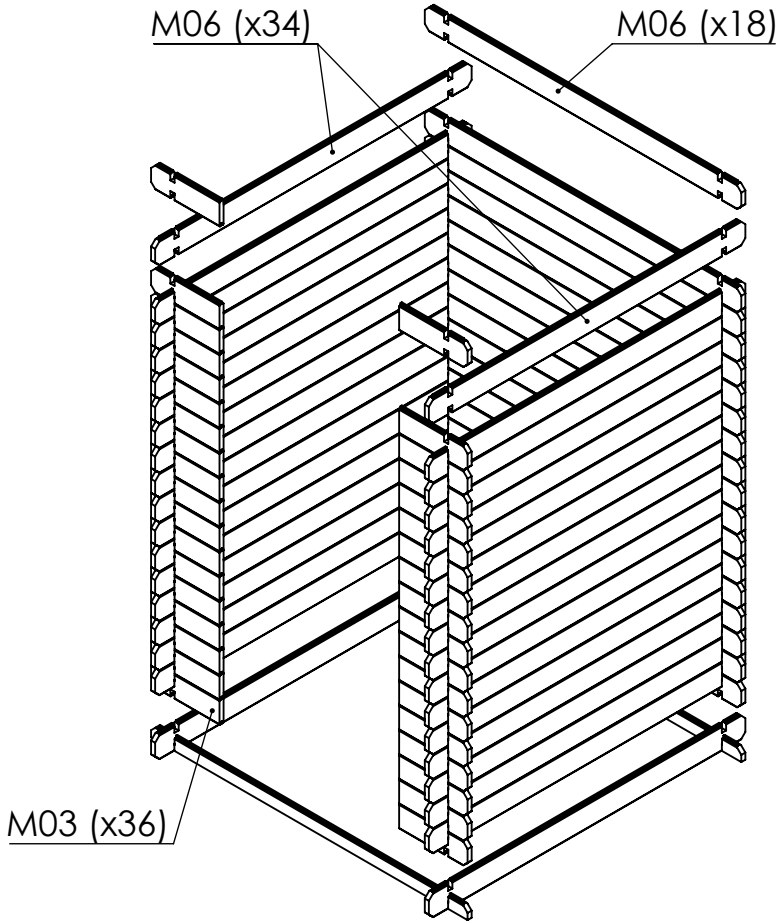

x2

M23
S05140

x1

L=1,0 m x 3,5 m

dalle béton
concrete floor

No.	Dimension	Qty
M01	1480x50x19	2
M06	1480x100x19	2

2/16

No.	Dimension	Qty
M03	320x100x19	36
M06	1480x100x19	52