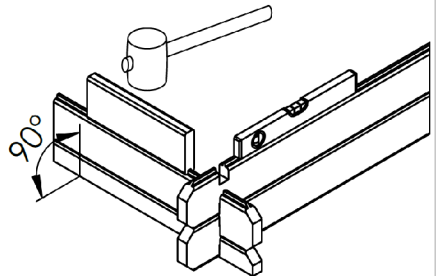

x2

M23
S05140

x1

L=1,0 m x 3,5 m

dalle béton
concrete floor

No.	Dimension	Qty
M01	1480x50x19	2
M06	1480x100x19	2

2/16

No.	Dimension	Qty
M03	320x100x19	36
M06	1480x100x19	52