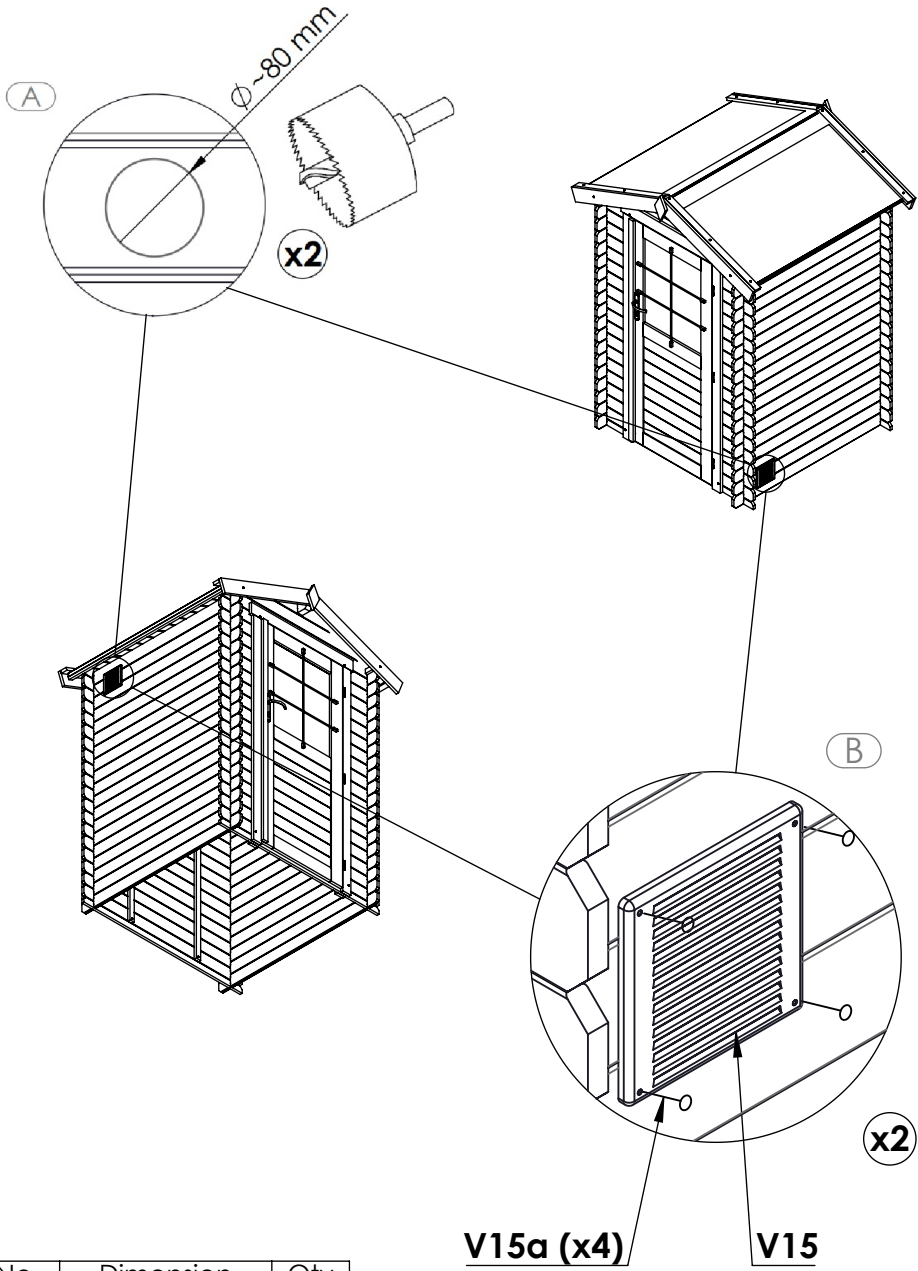

No.	Dimension	Qty
V15	165x165mm	2
V15a	∅3x15mm	8