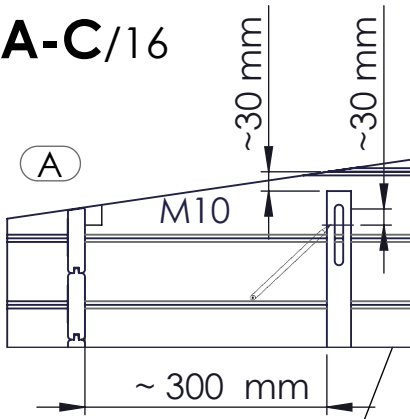

x2

M23
S05140

x1

L=1,0 m x 3,5 m

dalle béton
concrete floor

No.	Dimension	Qty
M01	1480x50x19	2
M06	1480x100x19	2

2/16

No.	Dimension	Qty
M03	320x100x19	36
M06	1480x100x19	52

3/16

Ø 3 mm

No.	Dimension	Qty
M11L	1840x87x63	1
M11R	1840x87x63	1
M12	950x102x62	1
V03	Ø 4x40mm	2

No.	Dimension	Qty
M10	1480x296x35	2
M07	1480x120x38	2

5A-C/16

(B)

DEVANT
FRONT

No.	Dimension	Qty
M19	1950x40x21	4
V01	∅ 6x50mm	4
V03	∅ 4x40mm	4

5D-G/16

F

G

6/16

No.	Dimension	Qty
M09	1480x95x45	1

7/16

No.	Dimension	Qty
M16	840x100x19	28
M16a	840x50x19	2
V06	Ø 1.8x40mm	60

8/16

No.	Dimension	Qty
M23	3500x1000	1
V07	Ø 1,8x18mm	39

9/16

No.	Dimension	Qty
M18	900x52x21	4
V03	∅ 4x40mm	12

No.	Dimension	Qty
M20	1470x35x21	2
V03	∅ 4x40mm	8

No.	Dimension	Qty
M17	910x109x21	4
V03	∅ 4x40mm	8