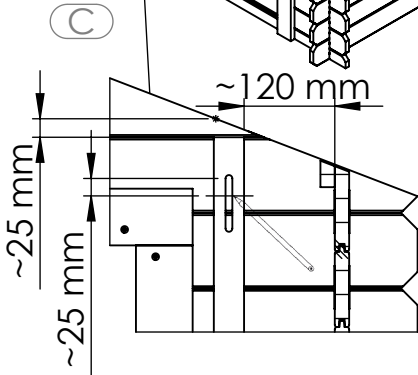

x2

M23
S05140

x1

L=1,0 m x 3,5 m

dalle béton
concrete floor

No.	Dimension	Qty
M01	1480x50x19	2
M06	1480x100x19	2

2/16

No.	Dimension	Qty
M03	320x100x19	36
M06	1480x100x19	52

3/16

Ø 3 mm

No.	Dimension	Qty
M11L	1840x87x63	1
M11R	1840x87x63	1
M12	950x102x62	1
V03	Ø 4x40mm	2

No.	Dimension	Qty
M10	1480x296x35	2
M07	1480x120x38	2

5A-C/16

(B)

DEVANT
FRONT

No.	Dimension	Qty
M19	1950x40x21	4
V01	∅ 6x50mm	4
V03	∅ 4x40mm	4

5D-G/16

F

G

6/16

No.	Dimension	Qty
M09	1480x95x45	1

7/16

No.	Dimension	Qty
M16	840x100x19	28
M16a	840x50x19	2
V06	Ø 1.8x40mm	60

8/16

No.	Dimension	Qty
M23	3500x1000	1
V07	Ø 1,8x18mm	39

9/16

No.	Dimension	Qty
M18	900x52x21	4
V03	∅ 4x40mm	12

No.	Dimension	Qty
M20	1470x35x21	2
V03	∅ 4x40mm	8

No.	Dimension	Qty
M17	910x109x21	4
V03	∅ 4x40mm	8