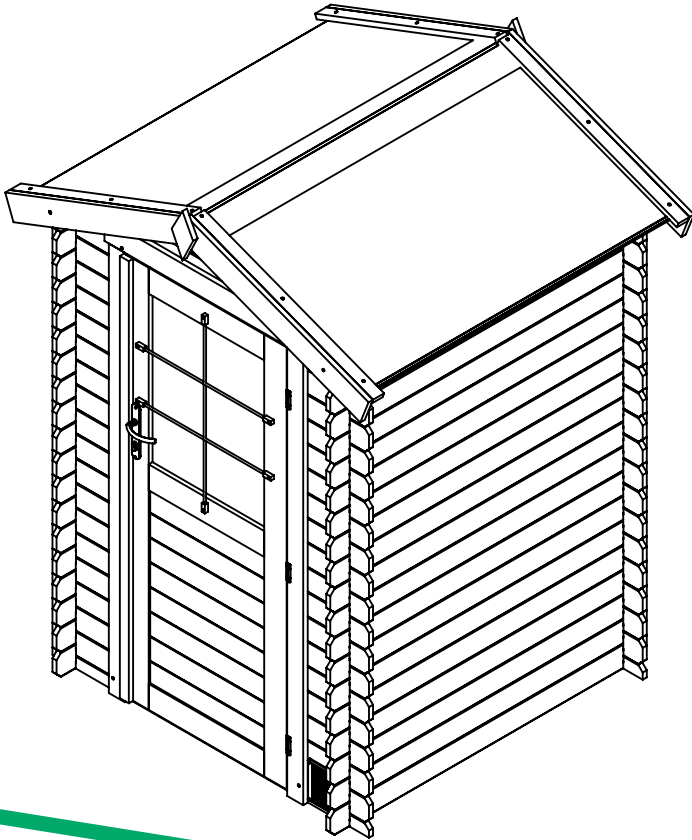

Ref.004736

Vers.1

Abri JUNO

1.6m²

forest-style
ENJOY YOUR GARDEN

?

www.forest-style.com

Blister ref. S05159