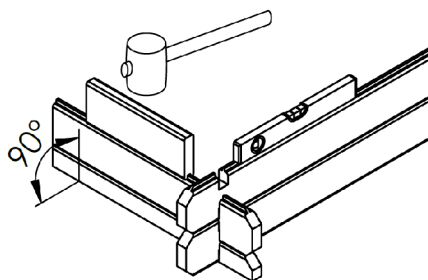

x2

M23
S05140

x1

L=1,0 m x 3,5 m

dalle béton
concrete floor

No.	Dimension	Qty
M01	1480x50x19	2
M06	1480x100x19	2

2/16

No.	Dimension	Qty
M03	320x100x19	36
M06	1480x100x19	52

3/16

Ø 3 mm

No.	Dimension	Qty
M11L	1840x87x63	1
M11R	1840x87x63	1
M12	950x102x62	1
V03	Ø 4x40mm	2

No.	Dimension	Qty
M10	1480x296x35	2
M07	1480x120x38	2

5A-C/16

(B)

DEVANT
FRONT

No.	Dimension	Qty
M19	1950x40x21	4
V01	∅ 6x50mm	4
V03	∅ 4x40mm	4