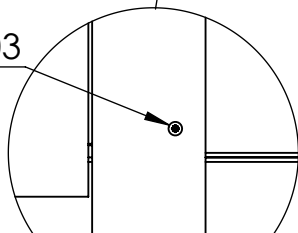

No.	Dimension	Qty
M23	3500x1000	1
V07	Ø 1,8x18mm	39

9/16

No.	Dimension	Qty
M18	900x52x21	4
V03	∅ 4x40mm	12

No.	Dimension	Qty
M20	1470x35x21	2
V03	∅ 4x40mm	8

No.	Dimension	Qty
M17	910x109x21	4
V03	∅ 4x40mm	8

12/16

V03 (x2)

V03 (x2)

M22 (x2)

No.	Dimension	Qty
M22	200x100x21	2
V03	Ø 4x40mm	4

13A-C/16

(A)

M15 (x1)

(B)

V17 (x3) / V11

(C)

M15 (x1)

No.	Dimension	Qty
M15	1790x760x30	1
V03	∅ 4x40mm	2
V11	hinges	3
V17	∅ 3,5x35mm	18
V18	∅ 3,5x16mm	6

13D-G/16

13h/16

h

V03

x2

No.	Dimension	Qty
V16	Ø3,9x35mm black	6
V13	Support muntin	6
V14a	Muntin 757mm	1
V14b	Muntin 588mm	2

No.	Dimension	Qty
V05	Ø 3x20mm	4
V08	door handle	1
V09	mortise lock + cover + Ø 3,5x10mm	1
V10	cylinder lock + bolt+keys	1