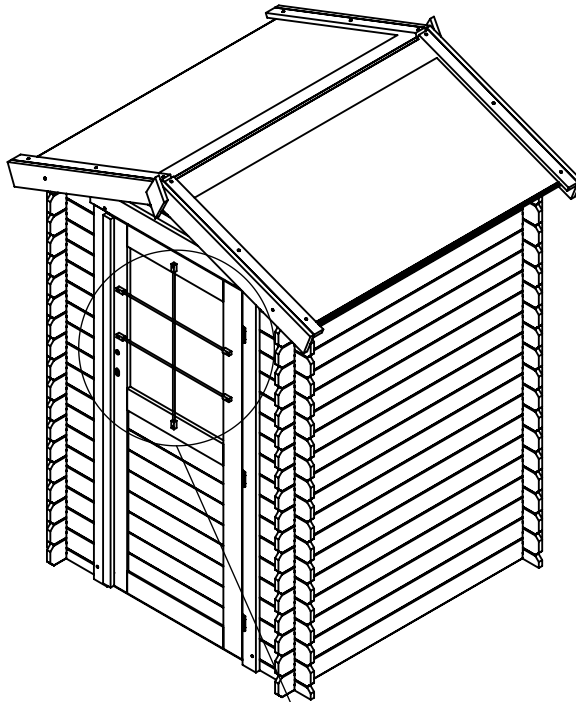

No.	Dimension	Qty
V16	Ø3,9x35mm black	6
V13	Support muntin	6
V14a	Muntin 757mm	1
V14b	Muntin 588mm	2