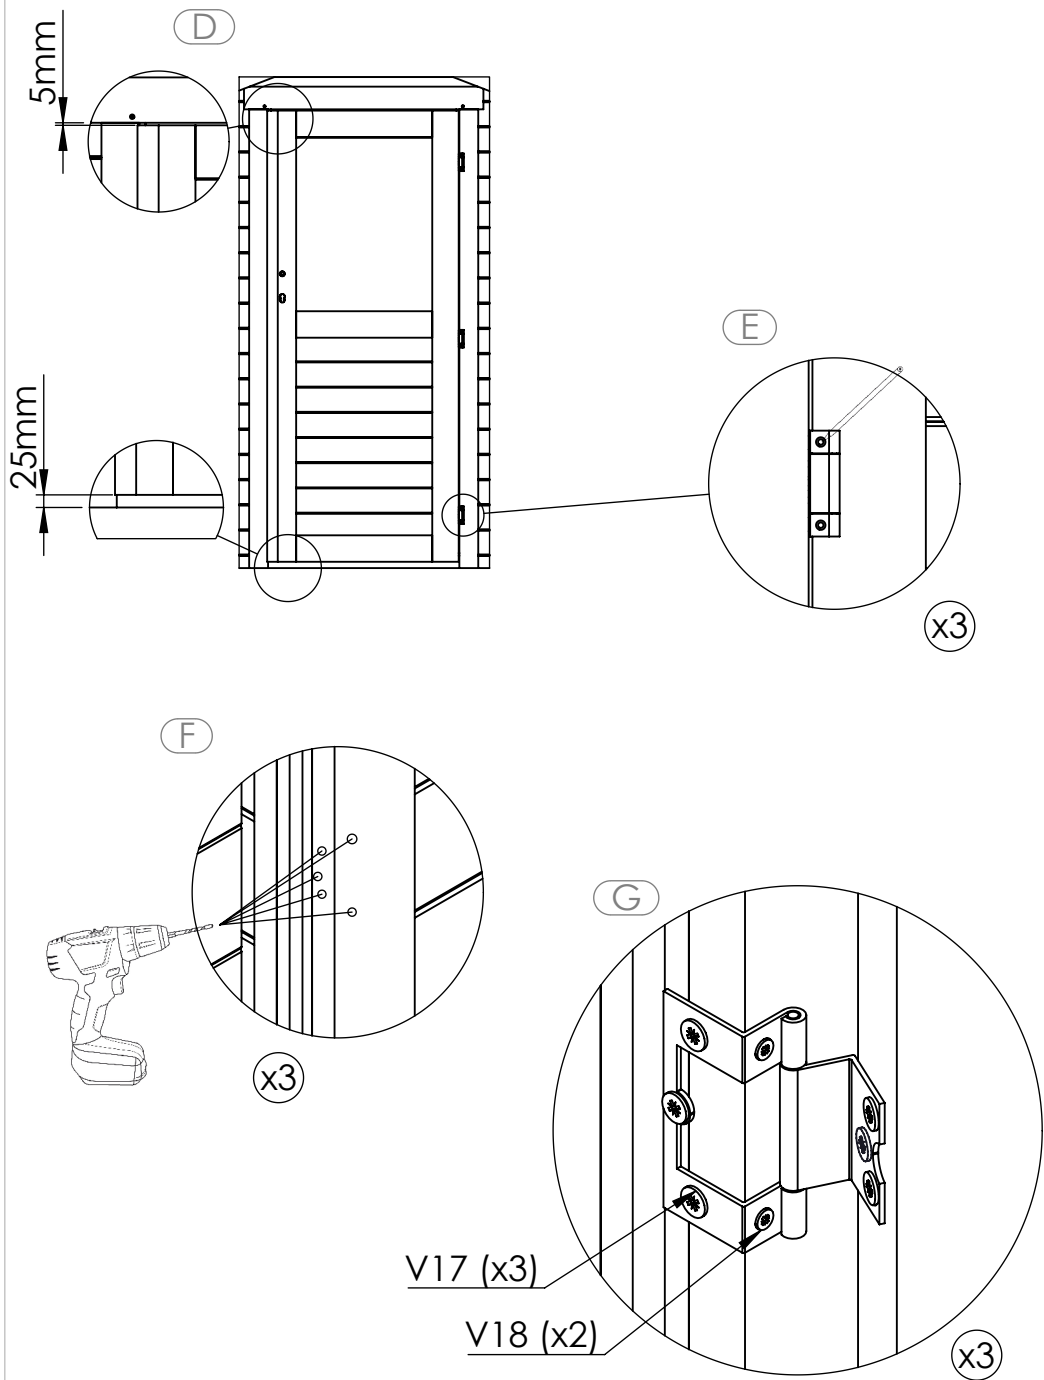

No.	Dimension	Qty
M23	3500x1000	1
V07	Ø 1,8x18mm	39

9/16

No.	Dimension	Qty
M18	900x52x21	4
V03	∅ 4x40mm	12

No.	Dimension	Qty
M20	1470x35x21	2
V03	∅ 4x40mm	8

No.	Dimension	Qty
M17	910x109x21	4
V03	∅ 4x40mm	8

12/16

V03 (x2)

V03 (x2)

M22 (x2)

No.	Dimension	Qty
M22	200x100x21	2
V03	Ø 4x40mm	4

13A-C/16

(A)

M15 (x1)

(B)

V17 (x3) / V11

(C)

M15 (x1)

No.	Dimension	Qty
M15	1790x760x30	1
V03	∅ 4x40mm	2
V11	hinges	3
V17	∅ 3,5x35mm	18
V18	∅ 3,5x16mm	6

13D-G/16

13h/16

h

V03

x2

No.	Dimension	Qty
V16	Ø3,9x35mm black	6
V13	Support muntin	6
V14a	Muntin 757mm	1
V14b	Muntin 588mm	2

No.	Dimension	Qty
V05	Ø 3x20mm	4
V08	door handle	1
V09	mortise lock + cover + Ø 3,5x10mm	1
V10	cylinder lock + bolt+keys	1